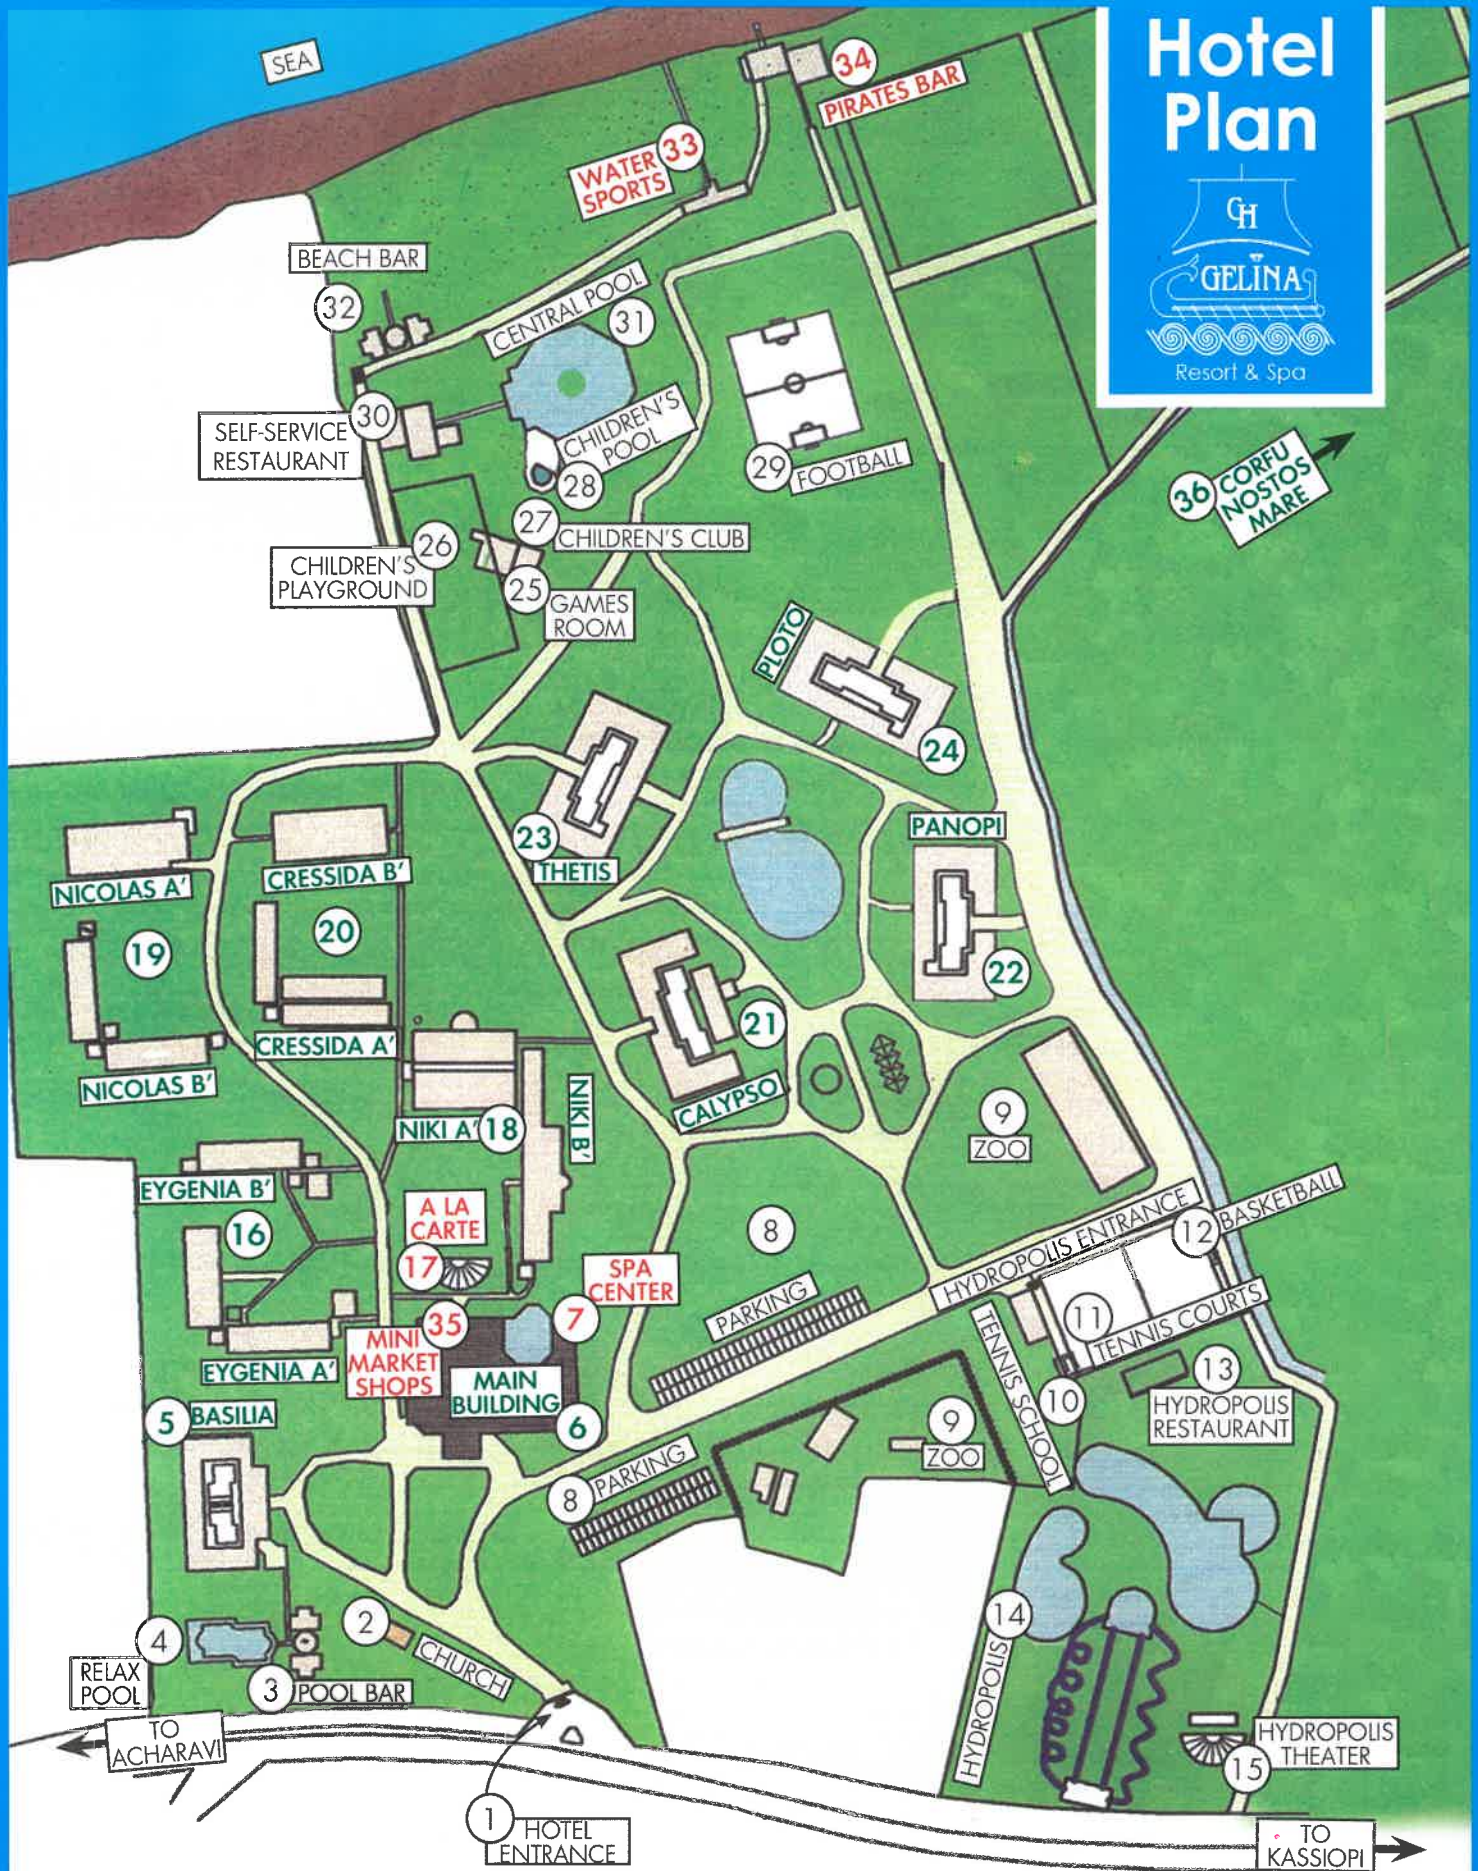

Hotel Plan

- | | | | |
|------------------|--------------------------|--------------------------|----------------------------|
| 1 HOTEL ENTRANCE | 10 TENNIS SCHOOL | 19 NICOLAS | 28 CHILDREN'S POOL |
| 2 CHURCH | 11 TENNIS COURTS | 20 CRESSIDA | 29 FOOTBALL |
| 3 POOL BAR | 12 BASKETBALL | 21 CALYPSO | 30 SELF-SERVICE RESTAURANT |
| 4 RELAX POOL | 13 HYDROPOLIS RESTAURANT | 22 PANOPI | 31 CENTRAL POOL |
| 5 BASILIA | 14 HYDROPOLIS | 23 THETIS | 32 BEACH BAR |
| 6 MAIN BUILDING | 15 HYDROPOLIS THEATER | 24 PLOTO | 33 WATER SPORTS |
| 7 SPA CENTER | 16 EYGENIA | 25 GAMES ROOM | 34 PIRATES BAR |
| 8 PARKING | 17 A LA CARTE | 26 CHILDREN'S PLAYGROUND | 35 MINI MARKET-SHOPS |
| 9 ZOO | 18 NIKI | 27 CHILDREN'S CLUB | 36 CORFU NOSTOS MARE |